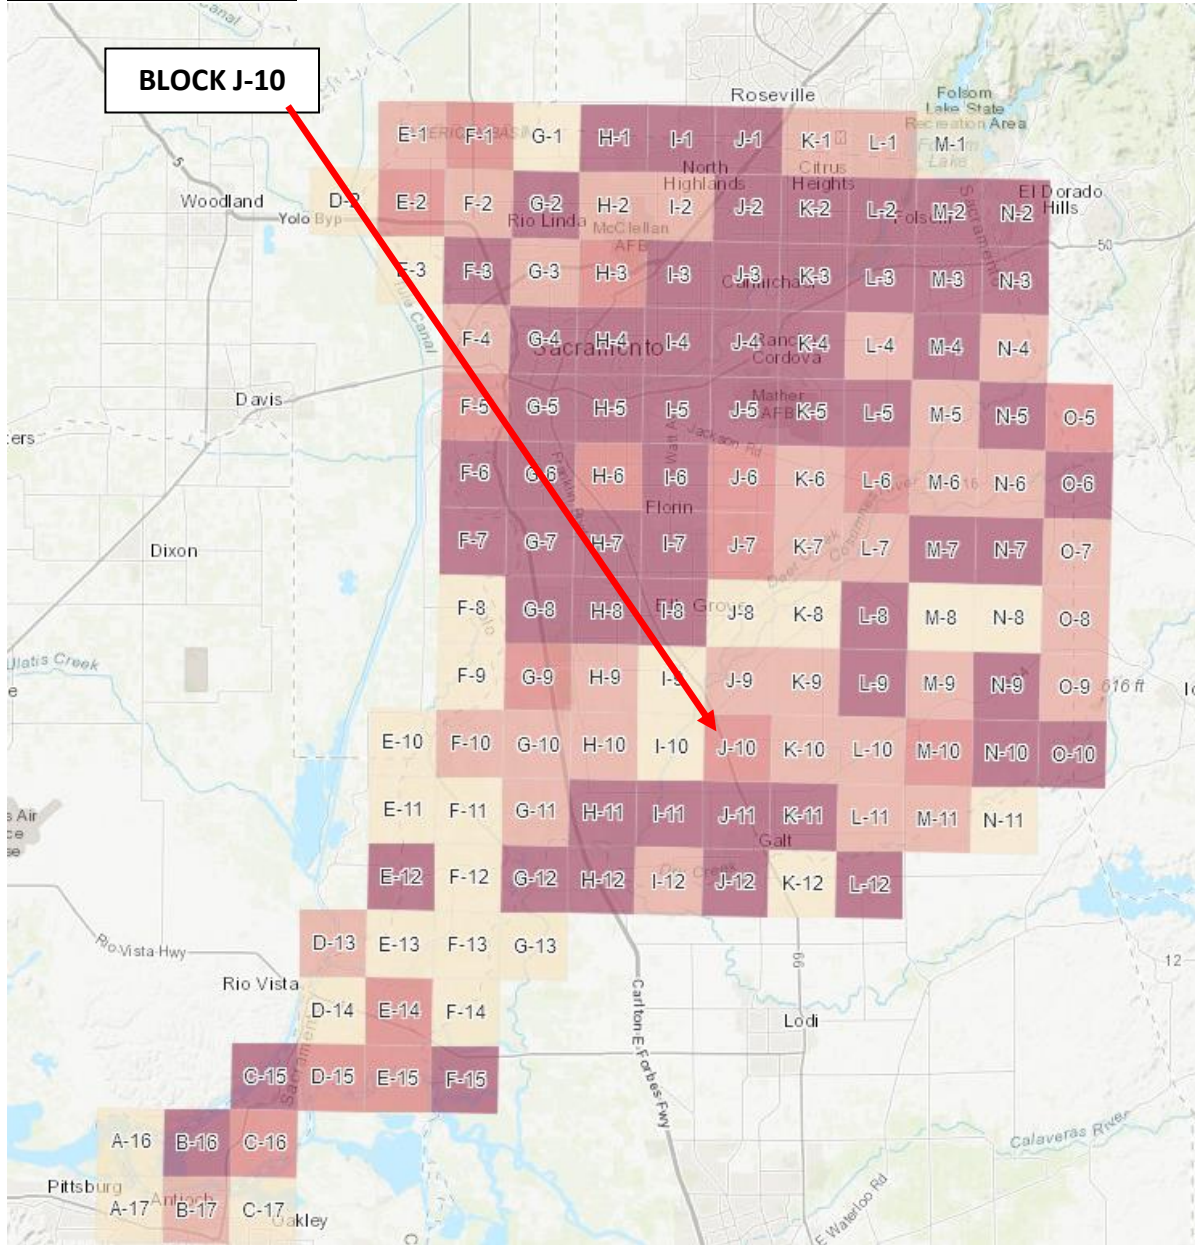

BLOCK J-10 – South-central Sac County

Includes:

- Extensive wetland & riparian
- Grassland/pasture and open ag
- Rural residential

OVERVIEW MAP

BLOCK J-10 STREET VIEW

BLOCK J-10 AERIAL VIEW

BLOCK J-10 – Wetland in northwest corner of the Block (access limited)

Some likely breeding species NOT yet confirmed in this Block:

- Mourning Dove
- Anna's Hummingbird
- Black-chinned Hummingbird
- Swainson's Hawk
- Western Kingbird
- American Crow
- Yellow-billed Magpie
- Bushtit
- Northern Mockingbird
- Red-winged Blackbird